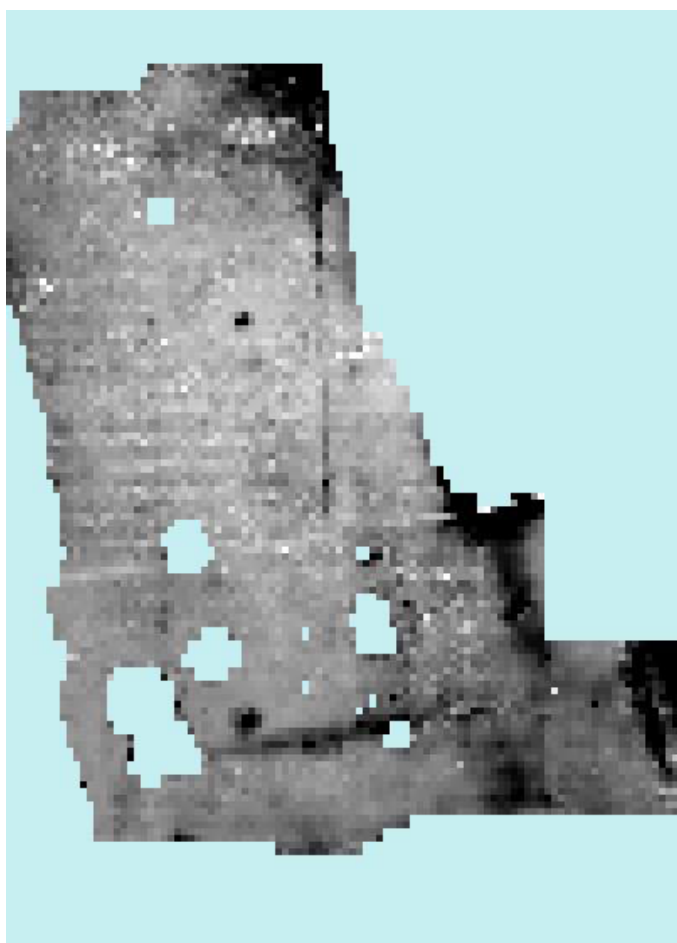

# Geoplot 4 Macro Example – Destripe Non-Bipolar Data

Parallel Twin striping error

After Macro Application