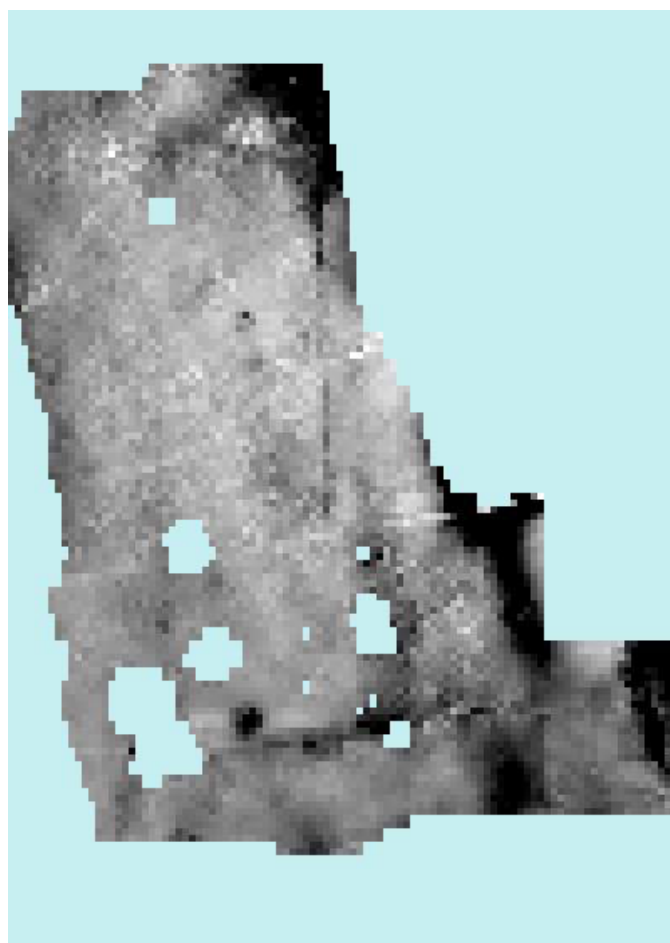

# Geoplot 4 Macro Example – Destripe Non-Bipolar Data

Parallel Twin striping error

After Macro Application